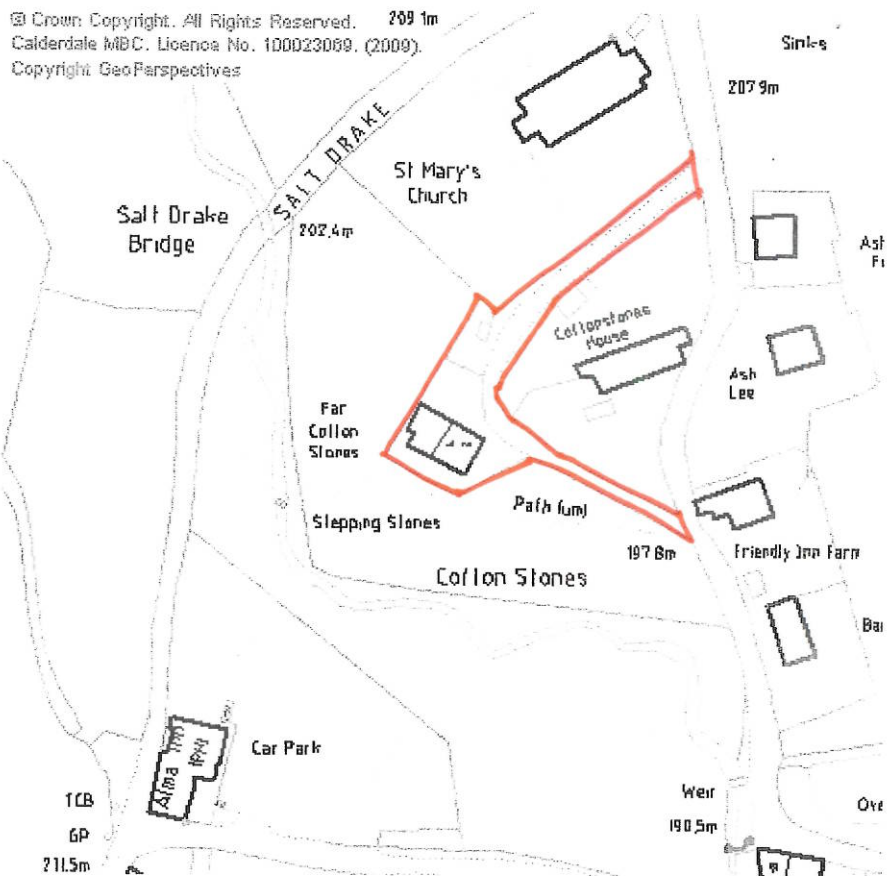

### Map

Map width: 200m (218 yards)

On average maps are about 34KB in size.  
On a 56k modem they will take about 5 seconds to download.